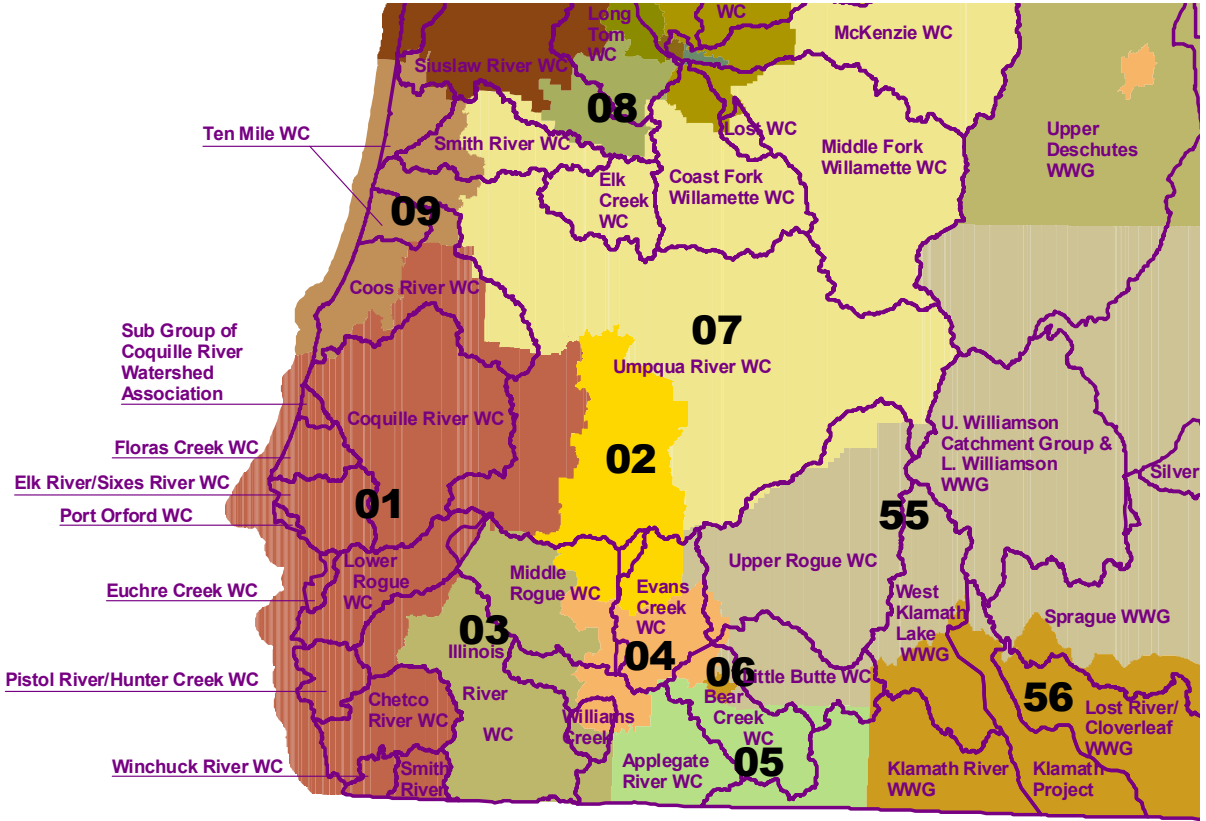

# 2000 Oregon House Districts with Watershed Councils

5 0 5 10 Miles

Watershed Council Boundary  
50 District Number

Disclaimer: This product is for informational purposes and may not have been prepared for or be suitable for legal, engineering or surveying purposes. Users of this information should review or consult the primary data sources to ascertain the usability of the information.

August 2002