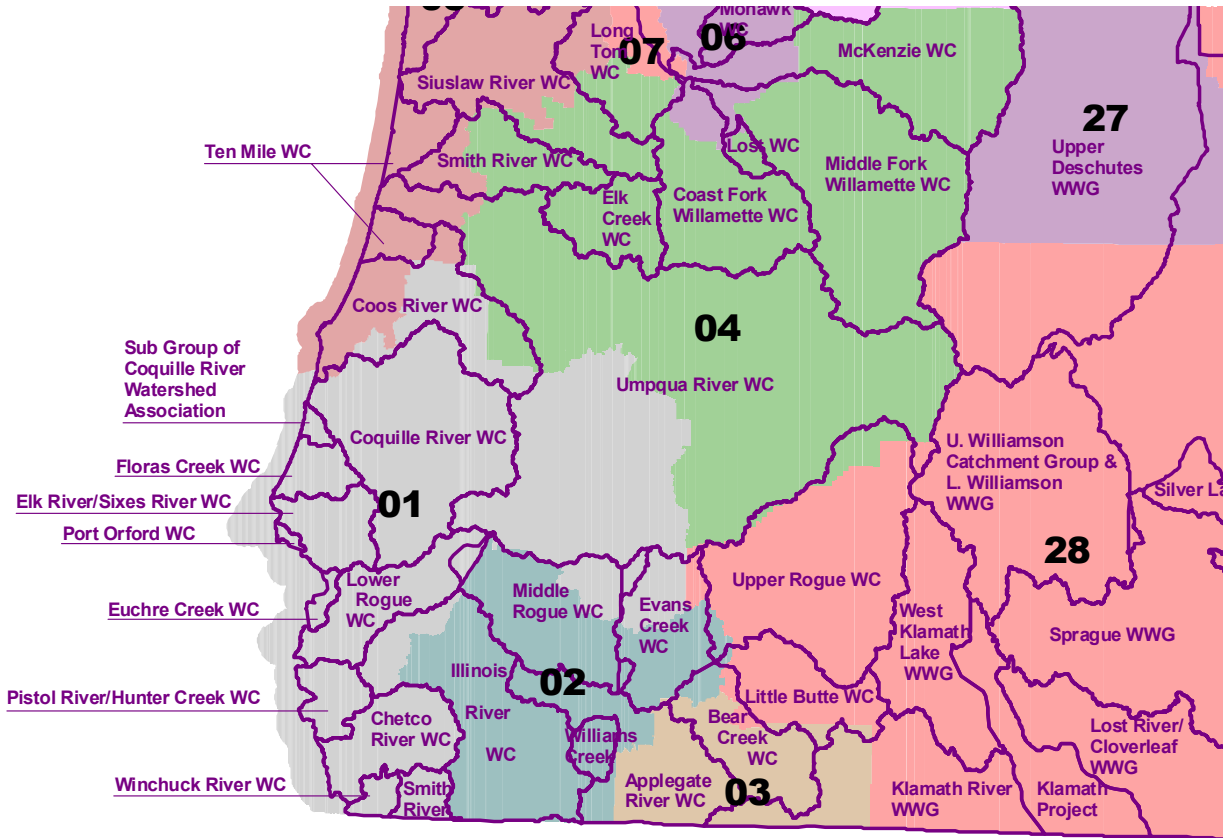

2000 Oregon Senate Districts with Watershed Councils

Disclaimer: This product is for informational purposes and may not have been prepared for or be suitable for legal, engineering or surveying purposes. Users of this information should review or consult the primary data sources to ascertain the usability of the information.

August 2002